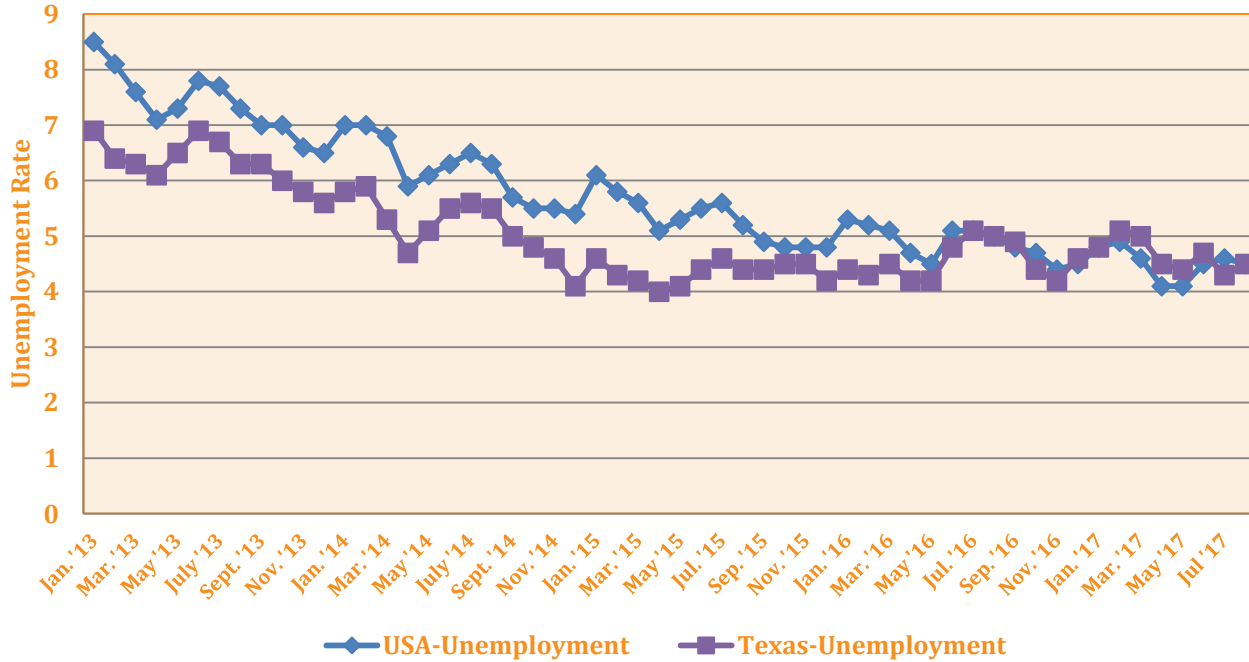

2013-2017 Unemployment Rates in USA & Texas

Source: Texas Workforce Commission, Texas Labor Market Review Issues Jan. 2013-Sept. 2017

2013-2017 Unemployment Rates in Rio Grande Valley and Webb Co.

Source: Texas Workforce Commission, Texas Labor Market Review Issues Jan. 2013-Aug. 2017