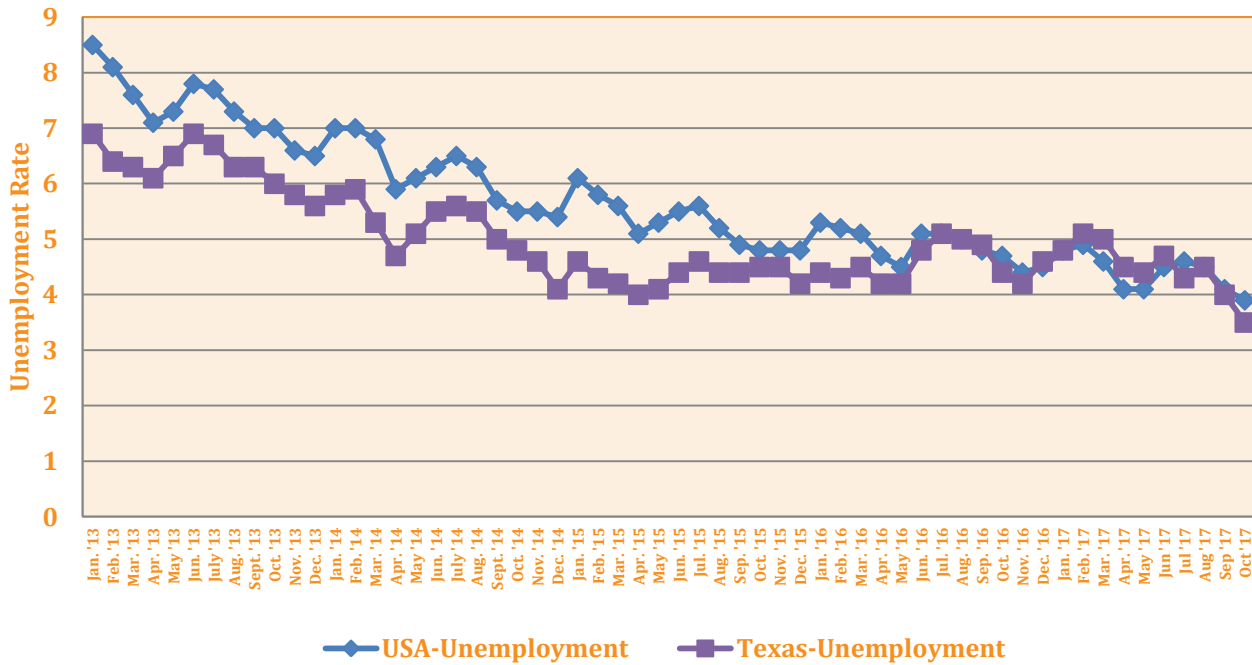

2013-2017 Unemployment Rates in USA & Texas

Source: Texas Workforce Commission, Texas Labor Market Review Issues Jan. 2013-Oct. 2017

2013-2017 Unemployment Rates in Rio Grande Valley and Webb Co.

Source: Texas Workforce Commission, Texas Labor Market Review Issues Jan. 2013-Oct. 2017