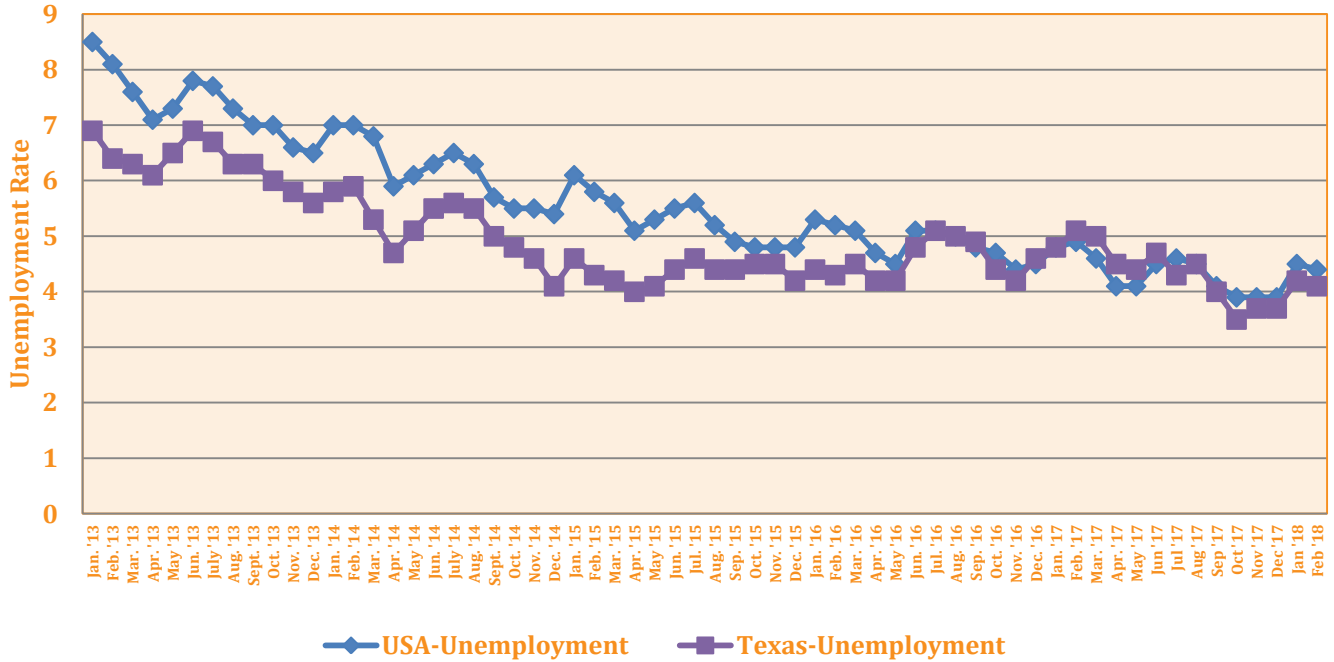

2013-2017 Unemployment Rates in USA & Texas
Source: Texas Workforce Commission, Texas Labor Market Review Issues Jan. 2013-Feb. 2018
Not seasonally Adjusted

2013-2017 Unemployment Rates in Rio Grande Valley and Webb Co.
Source: Texas Workforce Commission, Texas Labor Market Review Issues Jan. 2013-Feb. 2018