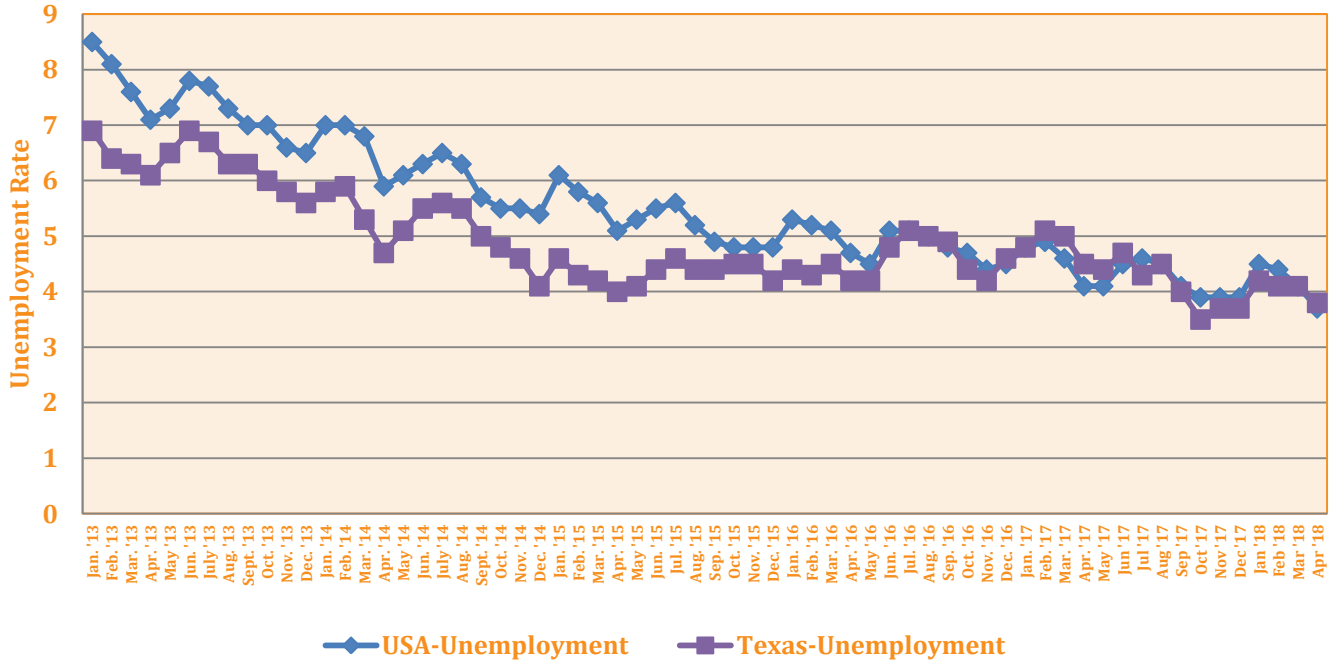

### 2013-2018 Unemployment Rates in USA & Texas

Source: Texas Workforce Commission, Texas Labor Market Review Issues Jan. 2013-May. 2018  
*Not seasonally Adjusted*

### 2013-2018 Unemployment Rates in Rio Grande Valley and Webb Co.

Source: Texas Workforce Commission, Texas Labor Market Review Issues Jan. 2013-May. 2018