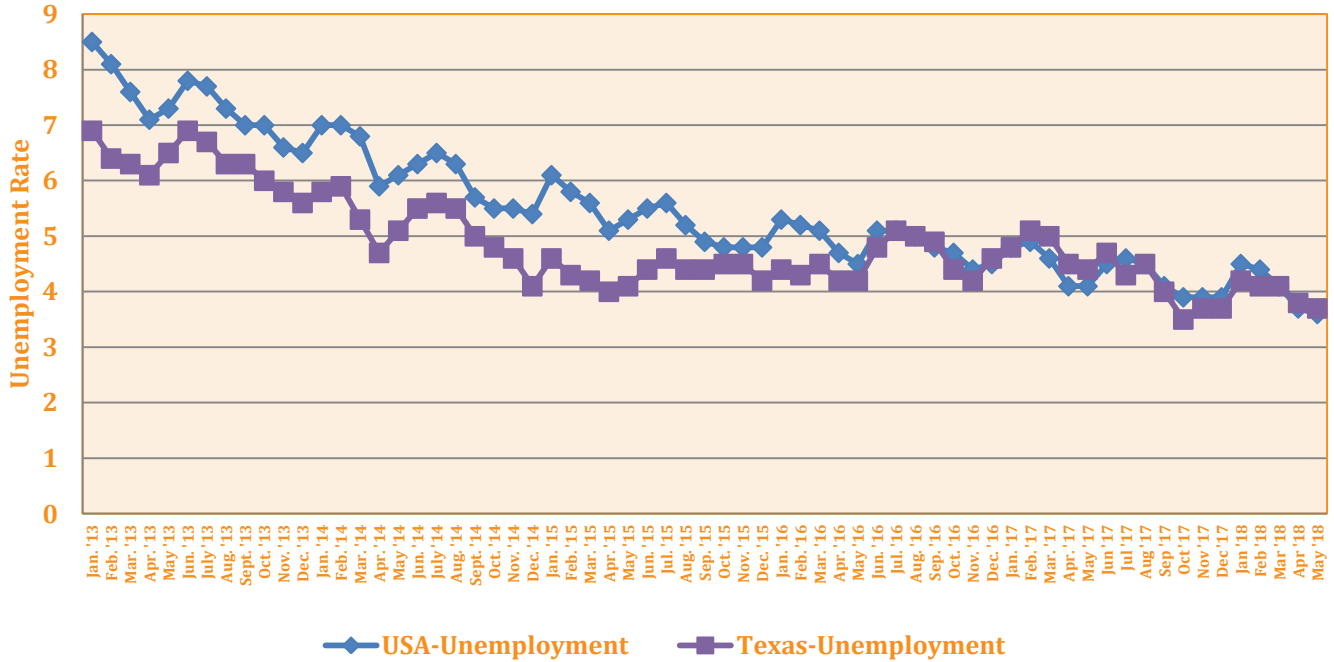

2013-2018 Unemployment Rates in USA & Texas
Source: Texas Workforce Commission, Texas Labor Market Review Issues Jan. 2013-Jun. 2018
Not seasonally Adjusted

2013-2018 Unemployment Rates in Rio Grande Valley and Webb Co.
Source: Texas Workforce Commission, Texas Labor Market Review Issues Jan. 2013-Jun. 2018