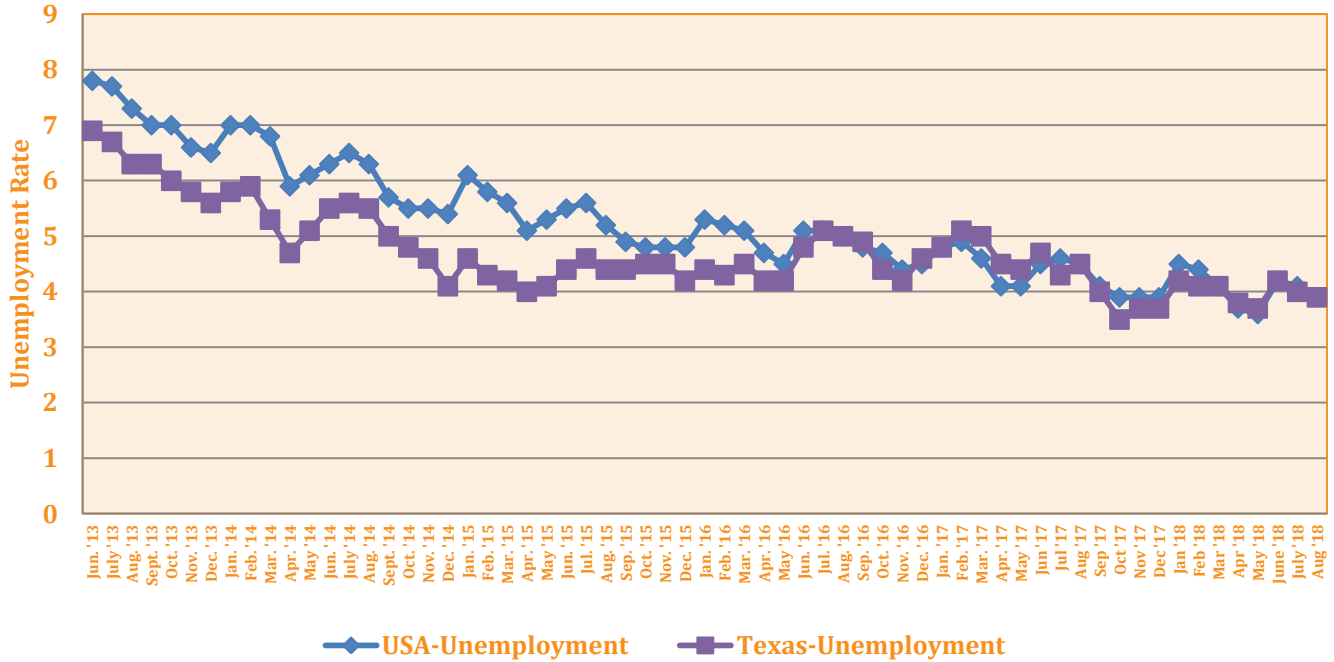

2013-2018 Unemployment Rates in USA & Texas
Source: Texas Workforce Commission, Texas Labor Market Review Issues Jan. 2013-August 2018
Not seasonally Adjusted

2013-2018 Unemployment Rates in Rio Grande Valley and Webb Co.
Source: Texas Workforce Commission, Texas Labor Market Review Issues Jan. 2013-August 2018