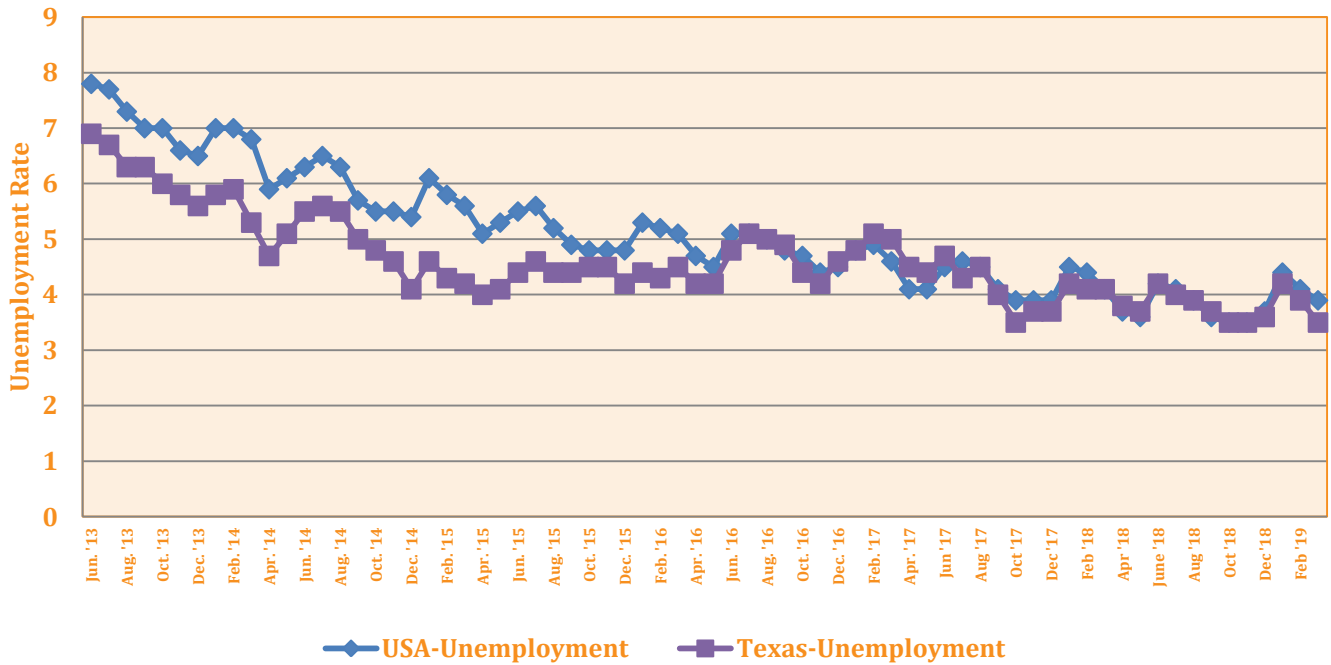

**2013-2019 Unemployment Rates in USA & Texas**  
Source: Texas Workforce Commission, Texas Labor Market Review Issues Jan. 2013-Mar. 2019  
*Not seasonally Adjusted*

**2013-2019 Unemployment Rates in Rio Grande Valley and Webb Co.**  
Source: Texas Workforce Commission, Texas Labor Market Review Issues Jan. 2013-Mar. 2019