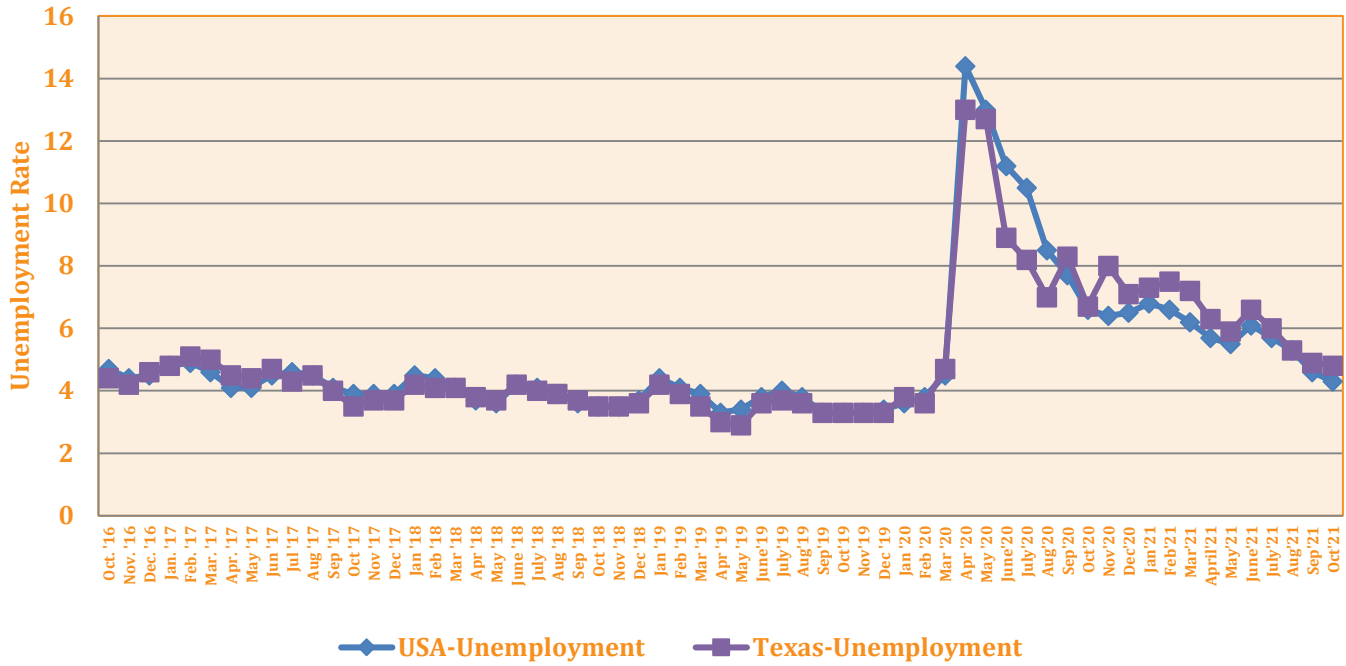

2016-2020 Unemployment Rates in USA & Texas

Source: Texas Workforce Commission, Texas Labor Market Review Issues October 2016-October 2021
Not seasonally Adjusted

2016-2020 Unemployment Rates in Rio Grande Valley and Webb Co.