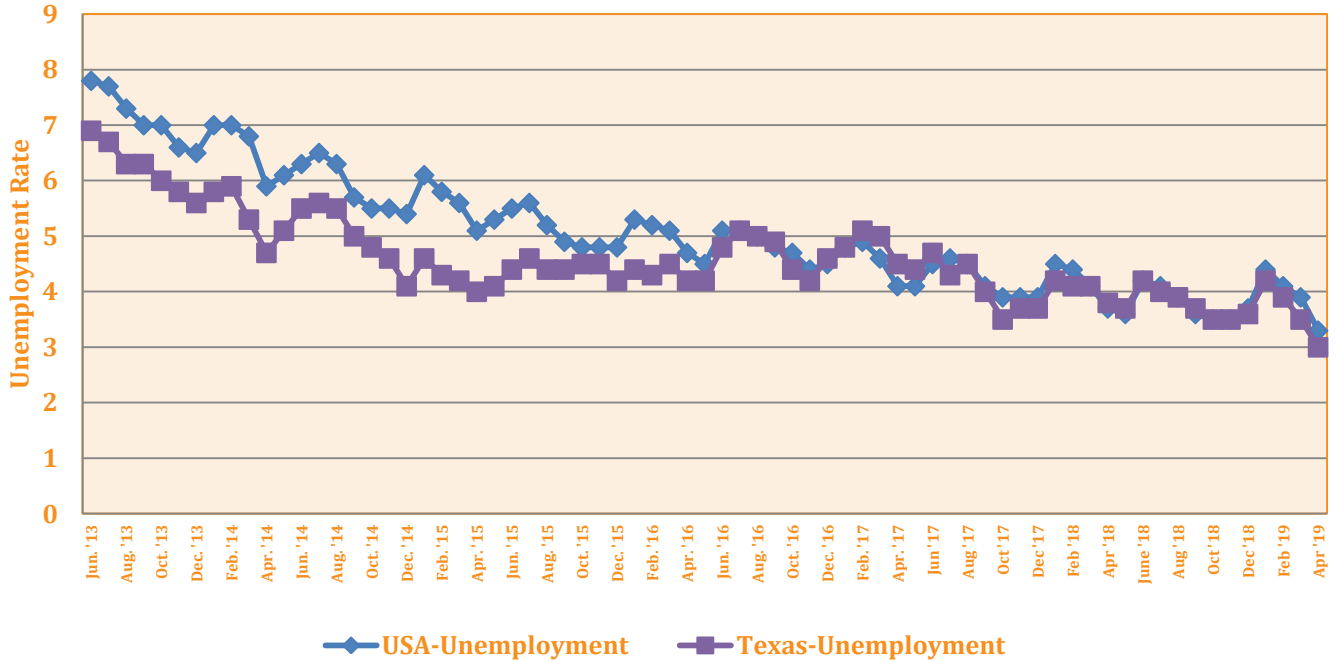

2013-2019 Unemployment Rates in USA & Texas
Source: Texas Workforce Commission, Texas Labor Market Review Issues Jan. 2013-Apr. 2019
Not seasonally Adjusted

2013-2019 Unemployment Rates in Rio Grande Valley and Webb Co.
Source: Texas Workforce Commission, Texas Labor Market Review Issues Jan. 2013-Apr. 2019