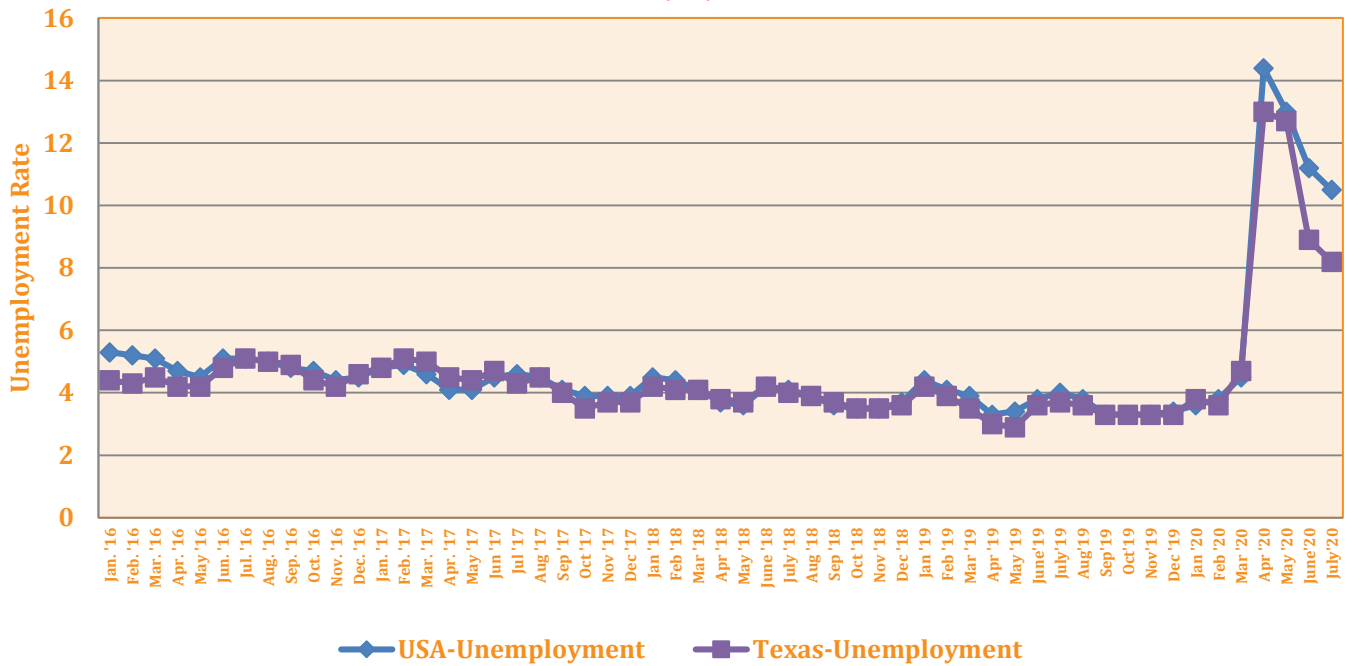

### 2016-2020 Unemployment Rates in USA & Texas

Source: Texas Workforce Commission, Texas Labor Market Review Issues Jan 2016-July 2020  
*Not seasonally Adjusted*

### 2016-2020 Unemployment Rates in Rio Grande Valley and Webb Co.

Source: Texas Workforce Commission, Texas Labor Market Review Issues January 2019-July 2020