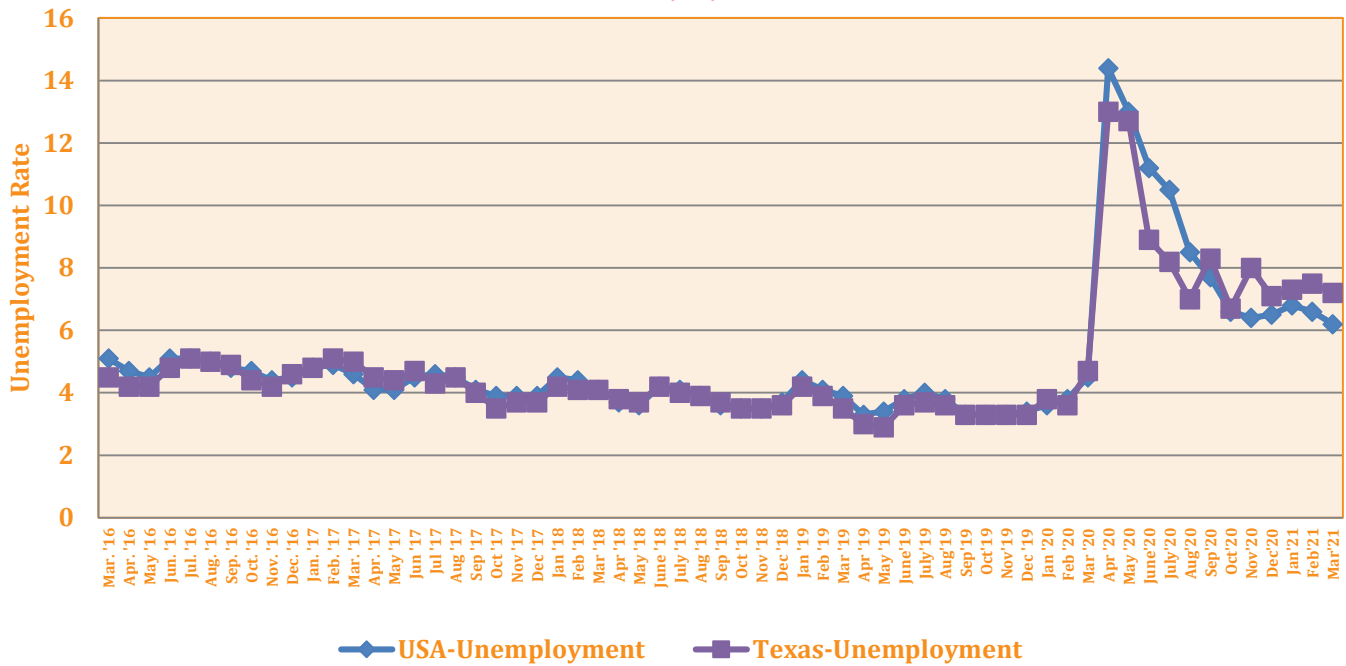

### 2016-2020 Unemployment Rates in USA & Texas

Source: Texas Workforce Commission, Texas Labor Market Review Issues Mar 2016-Mar 2021  
*Not seasonally Adjusted*

### 2016-2020 Unemployment Rates in Rio Grande Valley and Webb Co.

Source: Texas Workforce Commission, Texas Labor Market Review Issues March 2016-March 2021