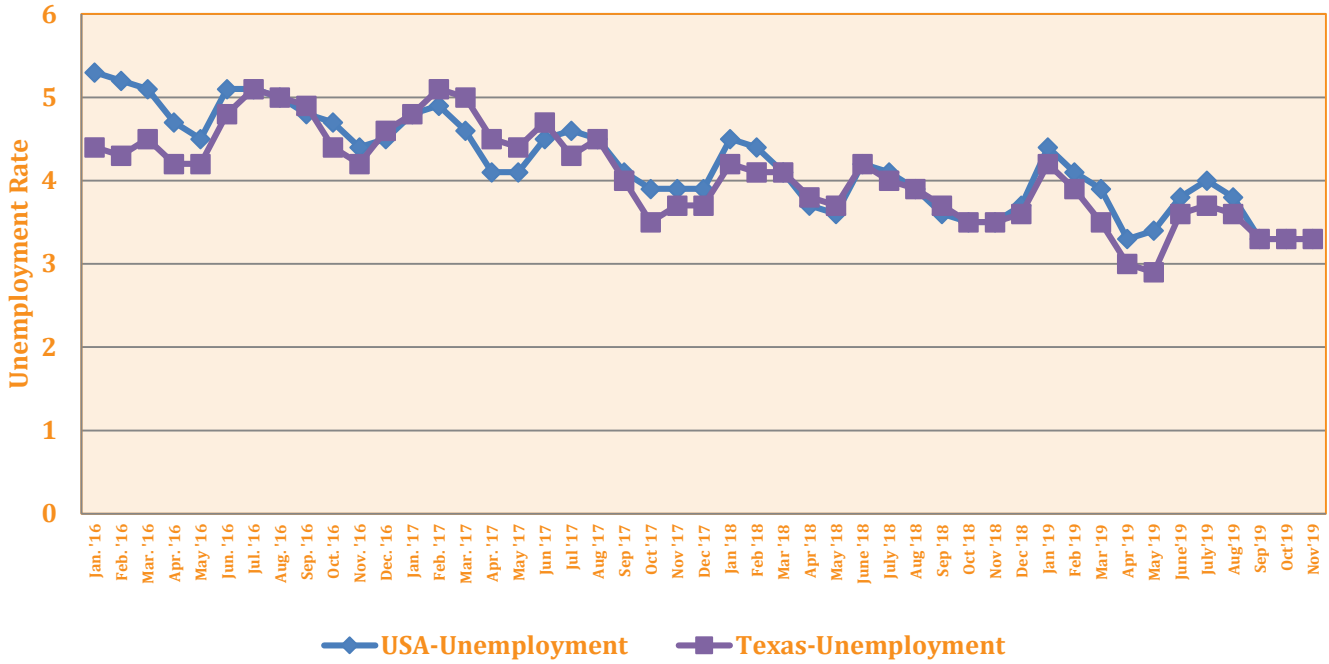

2016-2019 Unemployment Rates in USA & Texas

Source: Texas Workforce Commission, Texas Labor Market Review Issues Jan 2016-November 2019
Not seasonally Adjusted

2016-2019 Unemployment Rates in Rio Grande Valley and Webb Co.