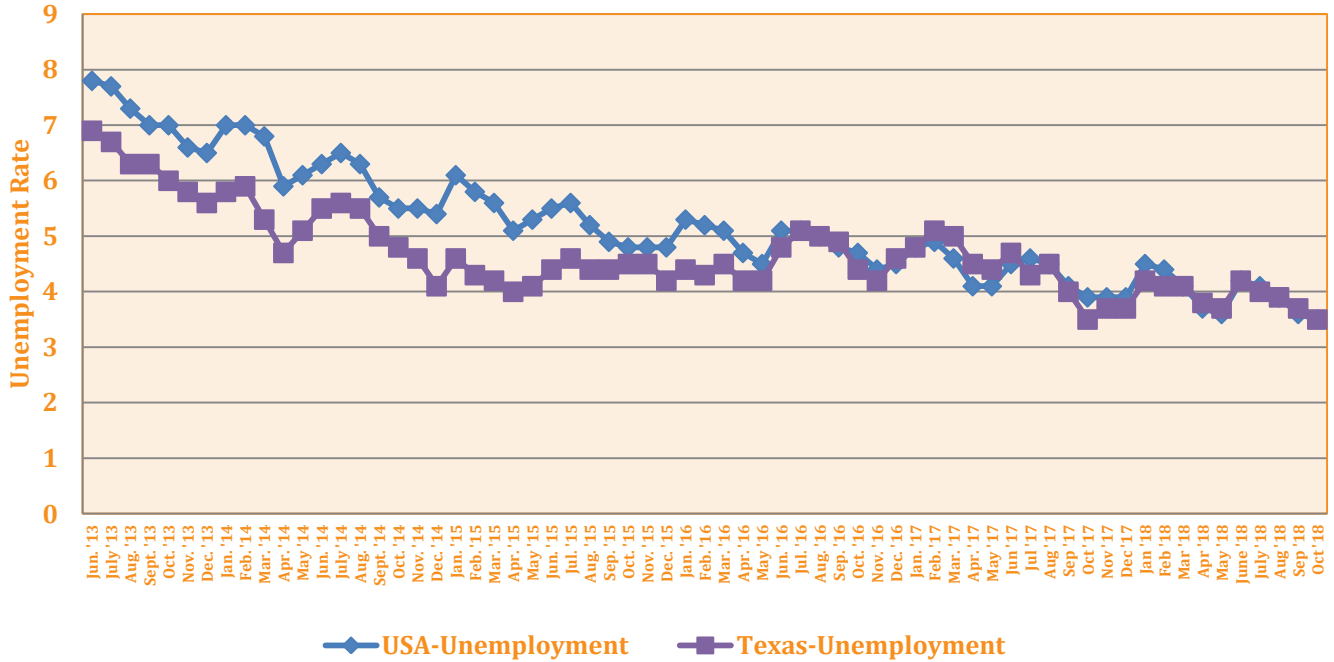

**2013-2018 Unemployment Rates in USA & Texas**  
Source: Texas Workforce Commission, Texas Labor Market Review Issues Jan. 2013-Oct. 2018  
*Not seasonally Adjusted*

**2013-2018 Unemployment Rates in Rio Grande Valley and Webb Co.**  
Source: Texas Workforce Commission, Texas Labor Market Review Issues Jan. 2013-Oct. 2018