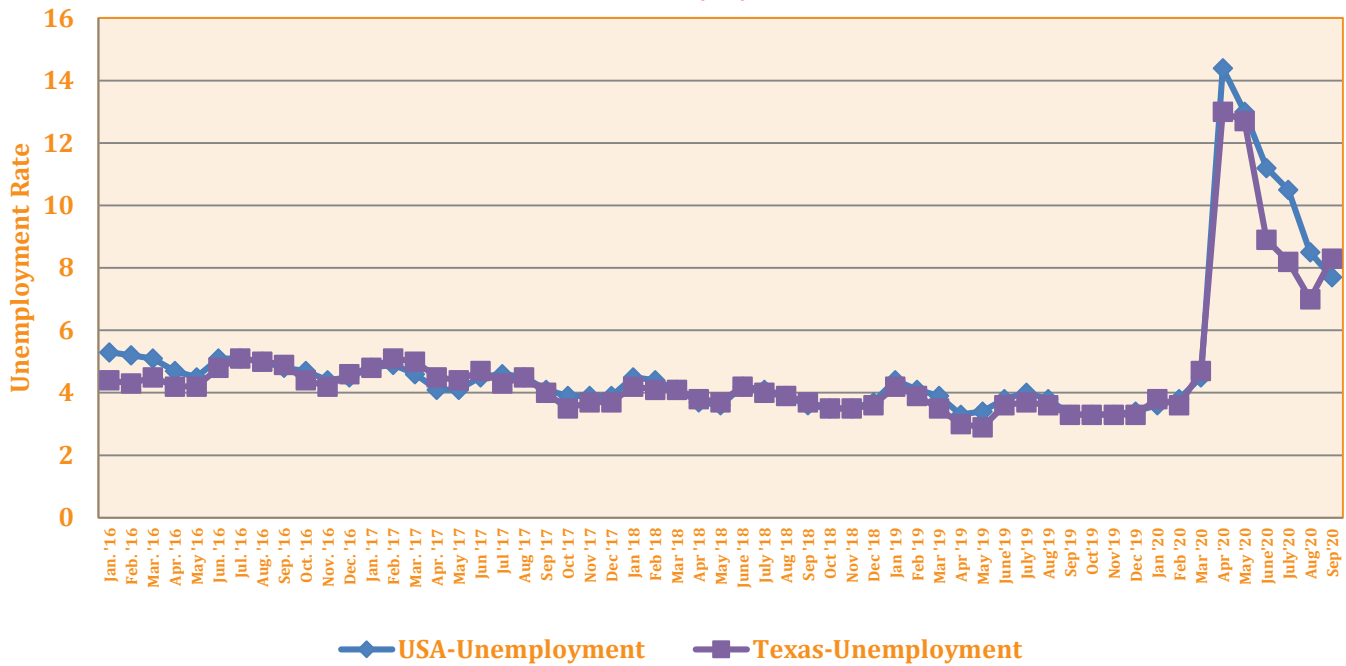

### 2016-2020 Unemployment Rates in USA & Texas

Source: Texas Workforce Commission, Texas Labor Market Review Issues Jan 2016-September 2020  
*Not seasonally Adjusted*

### 2016-2020 Unemployment Rates in Rio Grande Valley and Webb Co.

Source: Texas Workforce Commission, Texas Labor Market Review Issues January 2019-September 2020