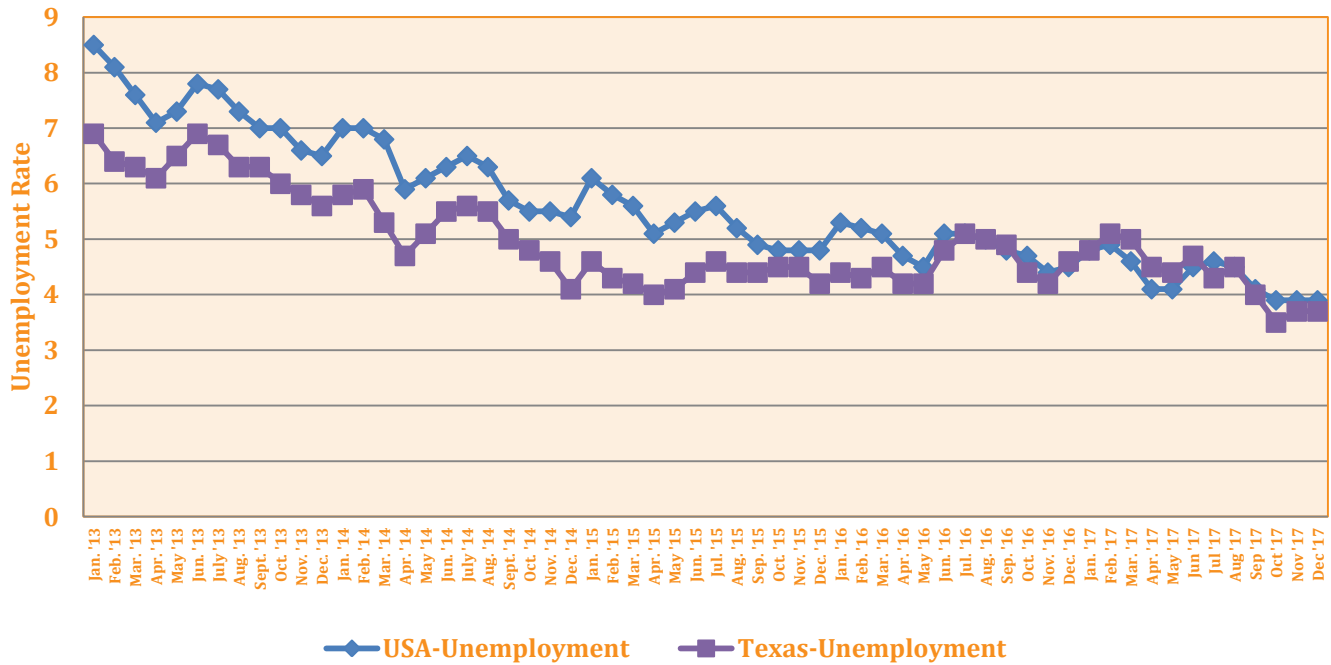

2013-2017 Unemployment Rates in USA & Texas

Source: Texas Workforce Commission, Texas Labor Market Review Issues Jan. 2013-Dec. 2017

Not seasonally Adjusted

2013-2017 Unemployment Rates in Rio Grande Valley and Webb Co.

Source: Texas Workforce Commission, Texas Labor Market Review Issues Jan. 2013-Dec. 2017