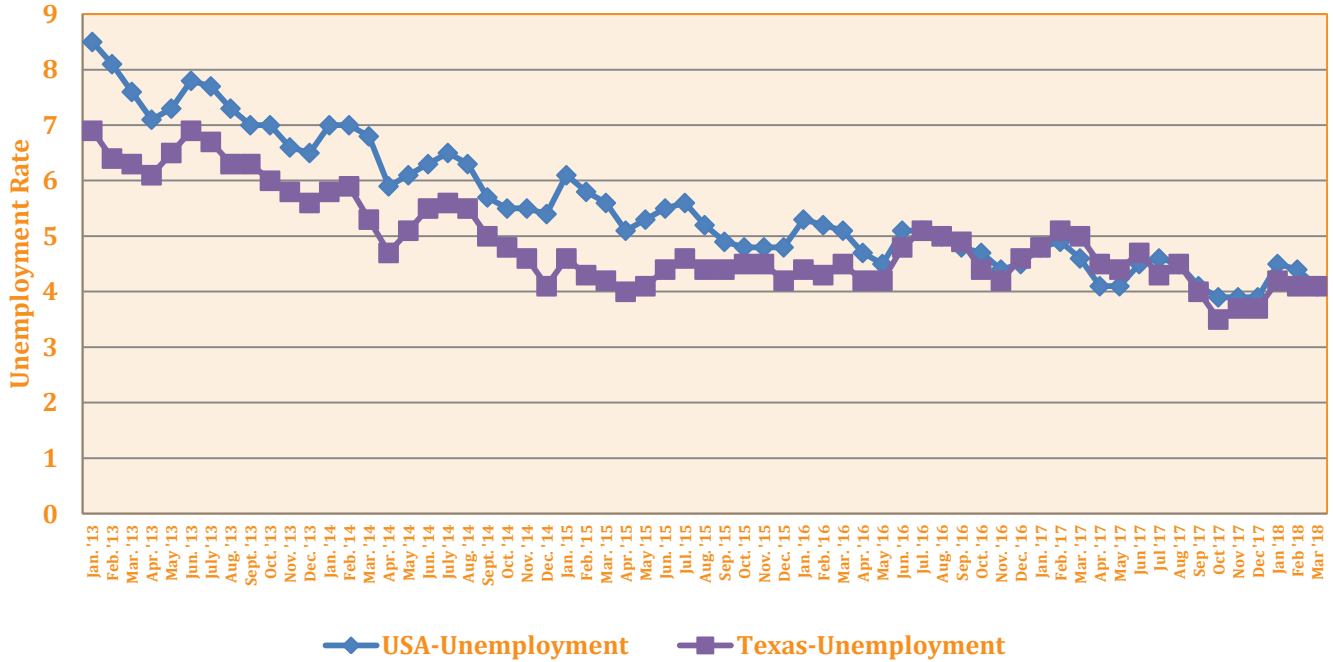

2013-2017 Unemployment Rates in USA & Texas

Source: Texas Workforce Commission, Texas Labor Market Review Issues Jan. 2013-Mar. 2018
Not seasonally Adjusted

2013-2017 Unemployment Rates in Rio Grande Valley and Webb Co.

Source: Texas Workforce Commission, Texas Labor Market Review Issues Jan. 2013-Feb. 2018