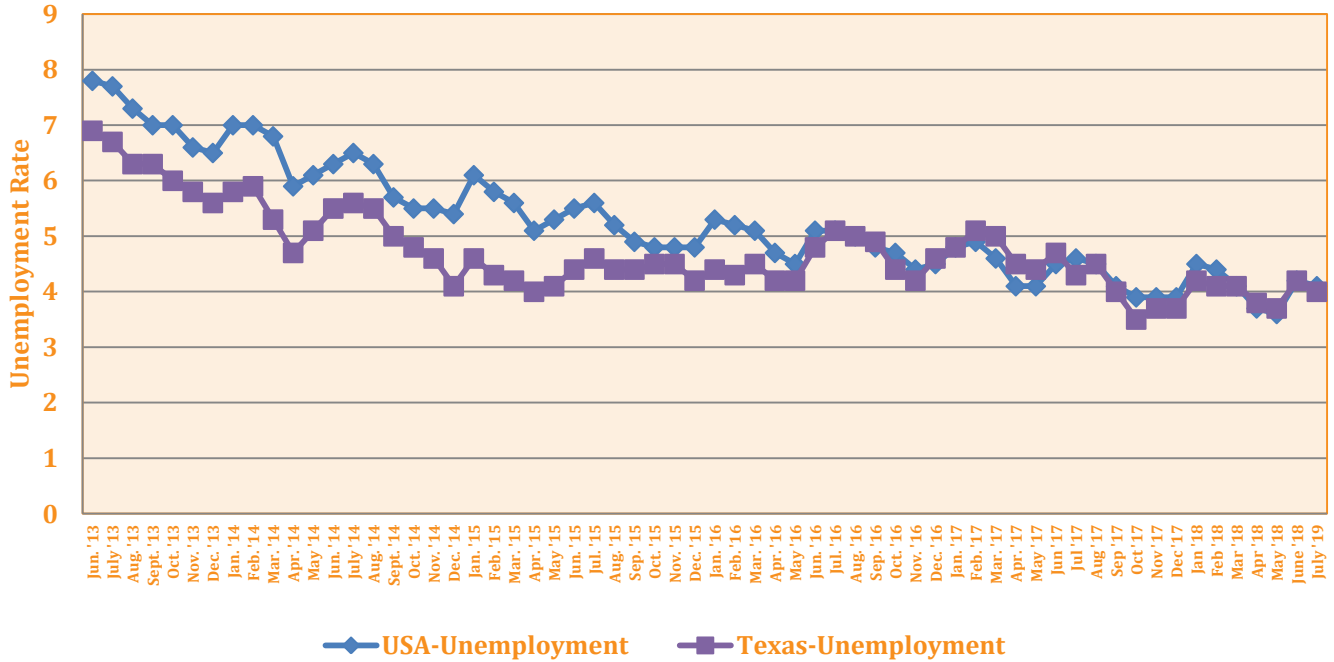

2013-2018 Unemployment Rates in USA & Texas
Source: Texas Workforce Commission, Texas Labor Market Review Issues Jan. 2013-August. 2018
Not seasonally Adjusted

2013-2018 Unemployment Rates in Rio Grande Valley and Webb Co.
Source: Texas Workforce Commission, Texas Labor Market Review Issues Jan. 2013-August. 2018