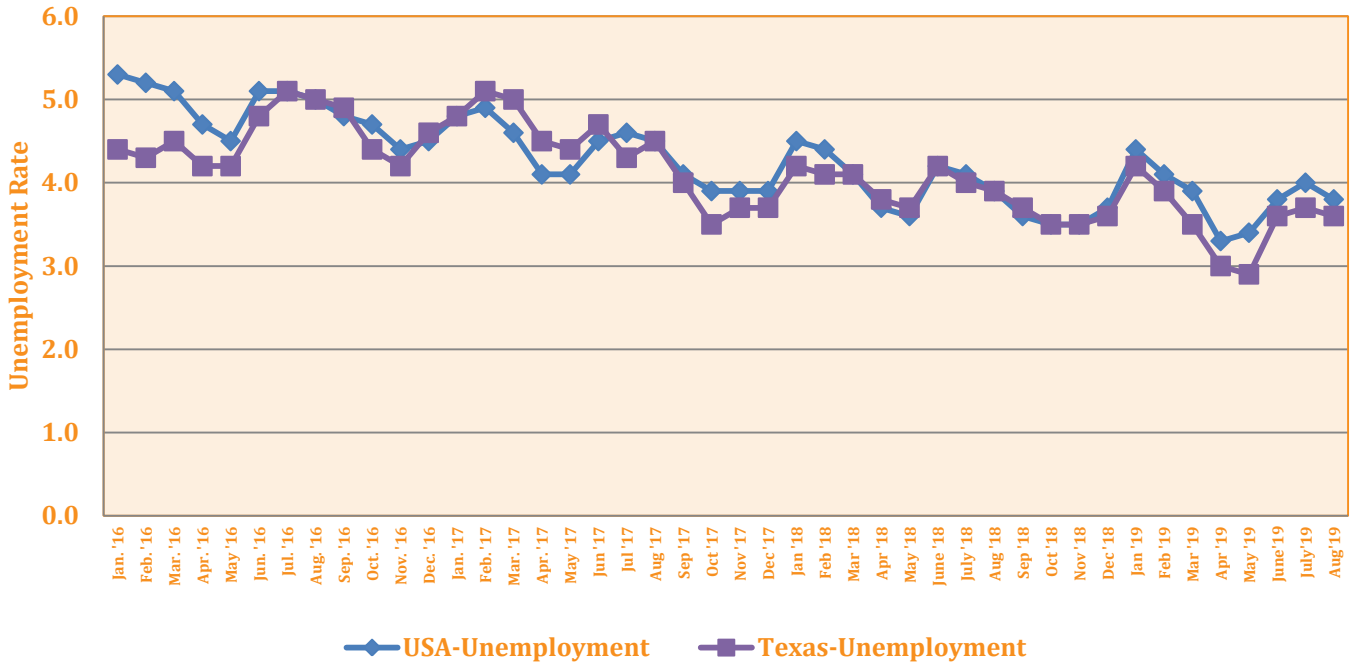

2013-2019 Unemployment Rates in USA & Texas

Source: Texas Workforce Commission, Texas Labor Market Review Issues July 2013-August 2019
Not seasonally Adjusted

2013-2019 Unemployment Rates in Rio Grande Valley and Webb Co.